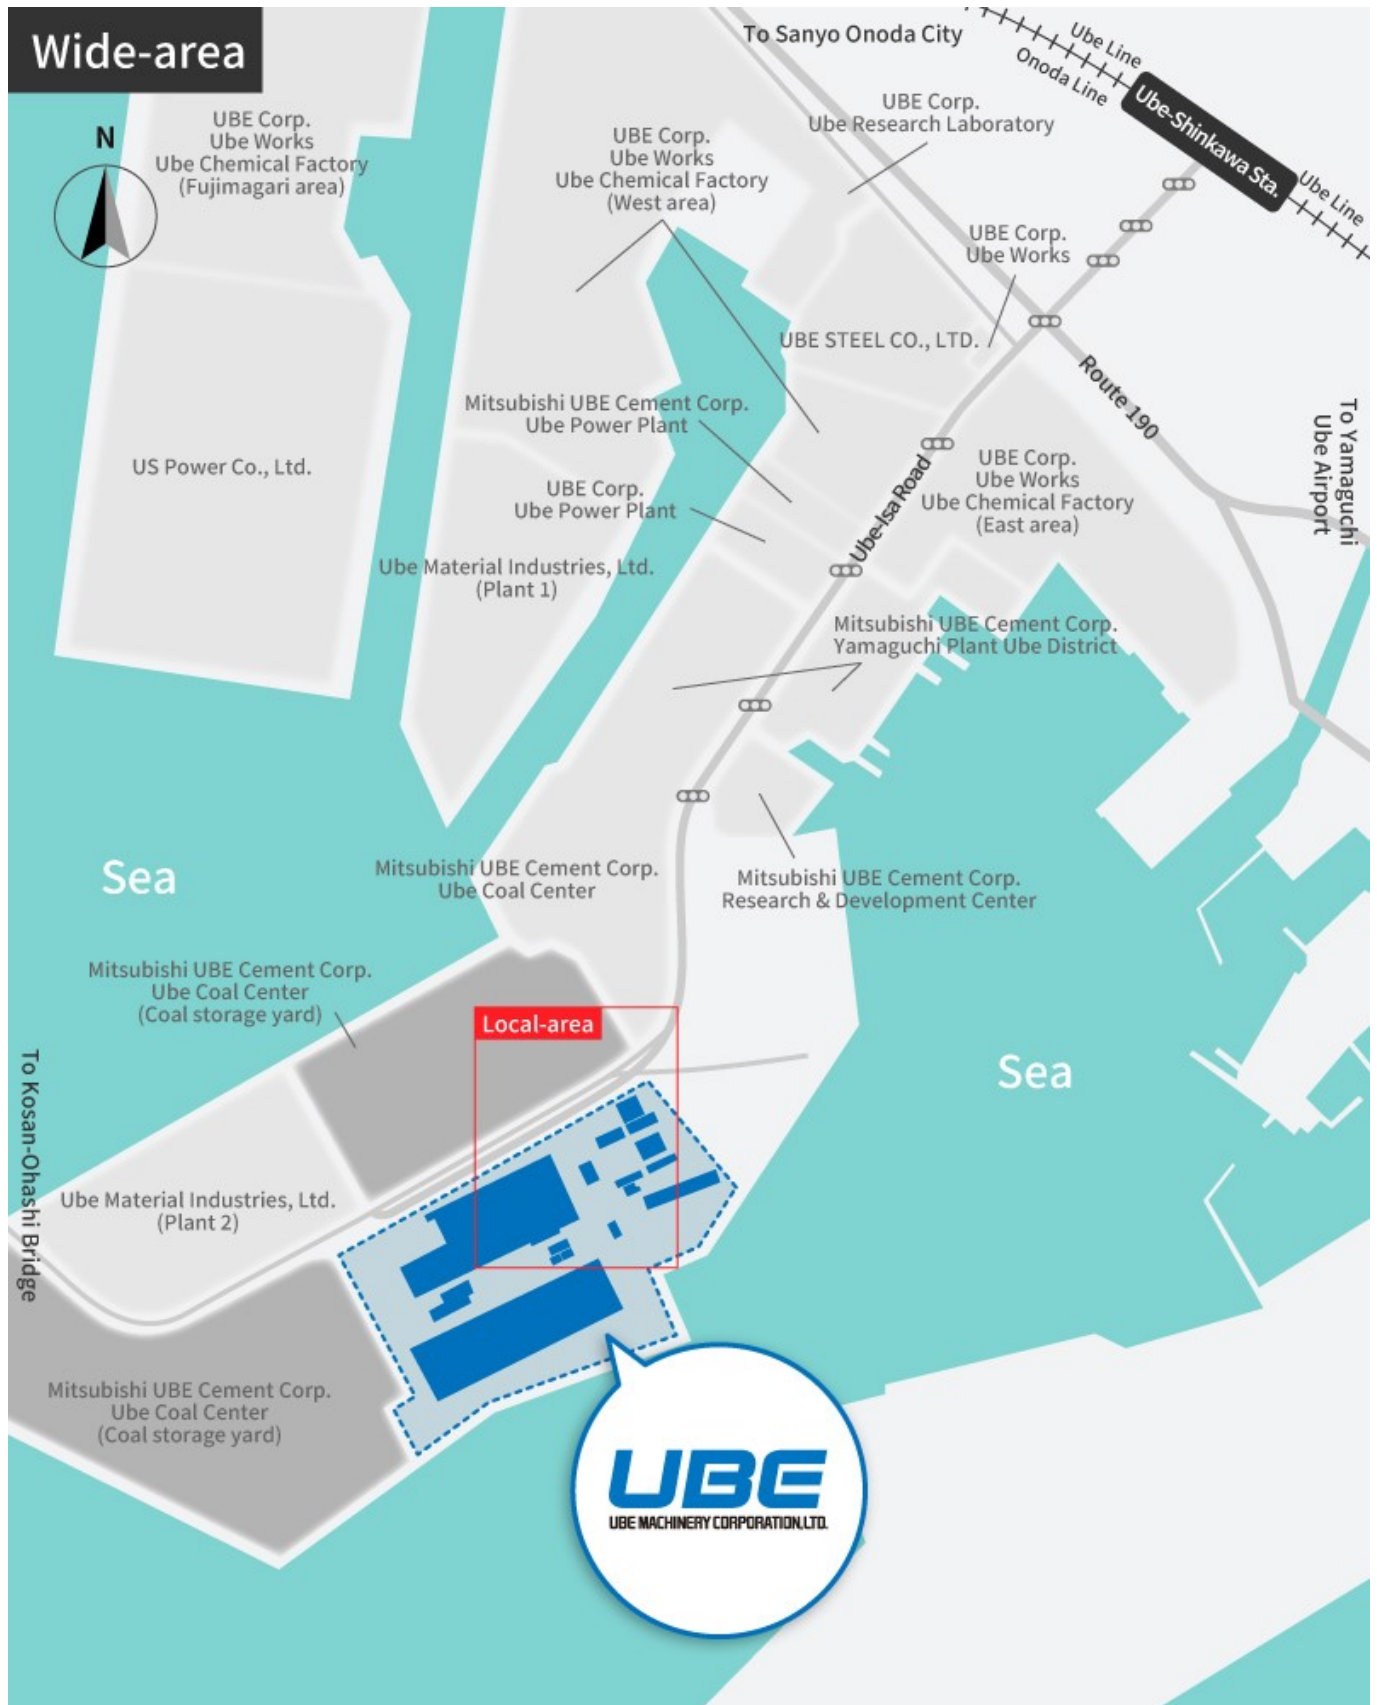

Near of Head office [Wider Area Map]

1980 Okinoyama, Kogushi, Ube, Yamaguchi 755-8633 Japan
Tel: +81-(0)836-22-0072 Fax: +81-(0)836-22-6457

UBE MACHINERY CORPORATION, LTD.

Near of Head office [Detailed Map]