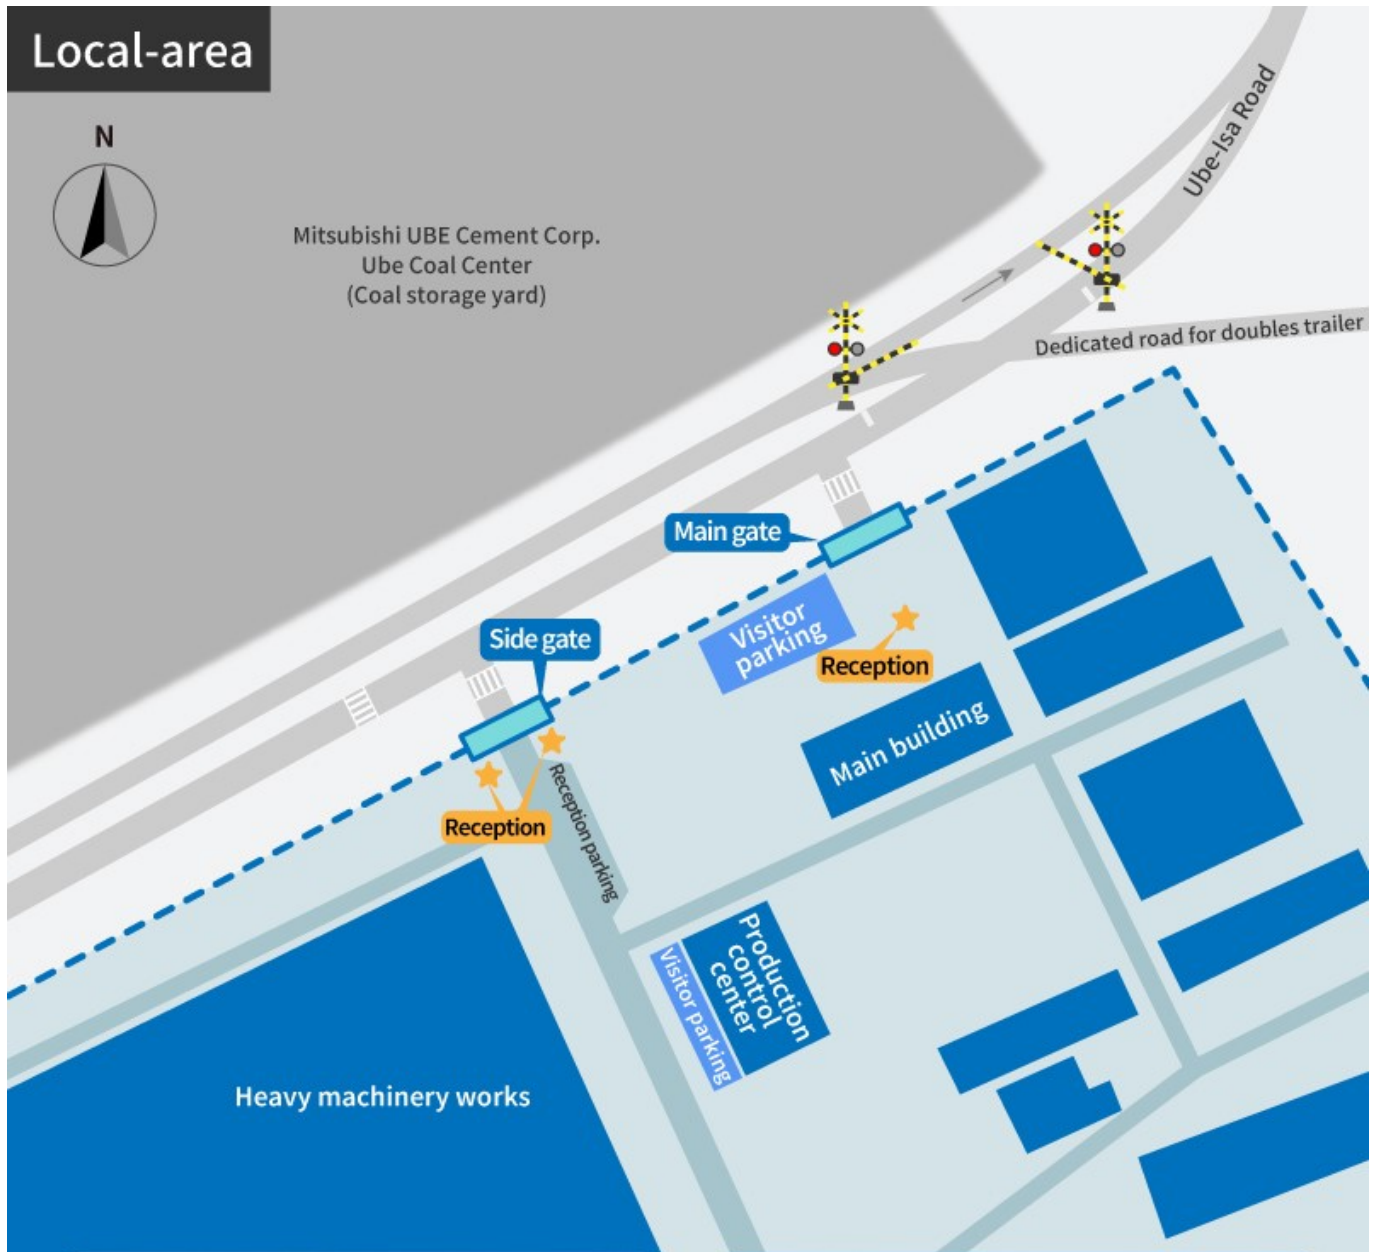

Near of Head office [Detailed Map]

Local-area

Mitsubishi UBE Cement Corp.
Ube Coal Center
(Coal storage yard)

1980 Okinoyama, Kogushi, Ube, Yamaguchi 755-8633 Japan
Tel: +81-(0)836-22-0072 Fax: +81-(0)836-22-6457

UBE MACHINERY CORPORATION, LTD.