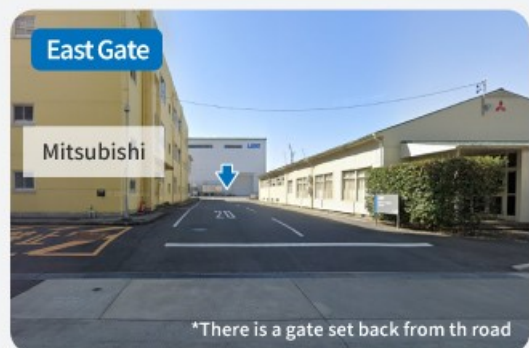

# Near of Nagoya machinery works [Detailed Map]

\*1 Oe Sta. ⇄ Higashi-NagoyaKO Sta. operates only morning and evening rush hours.

\*There is no guardhouse at gate. Please proceed to the reception in the North Wing of the office building.