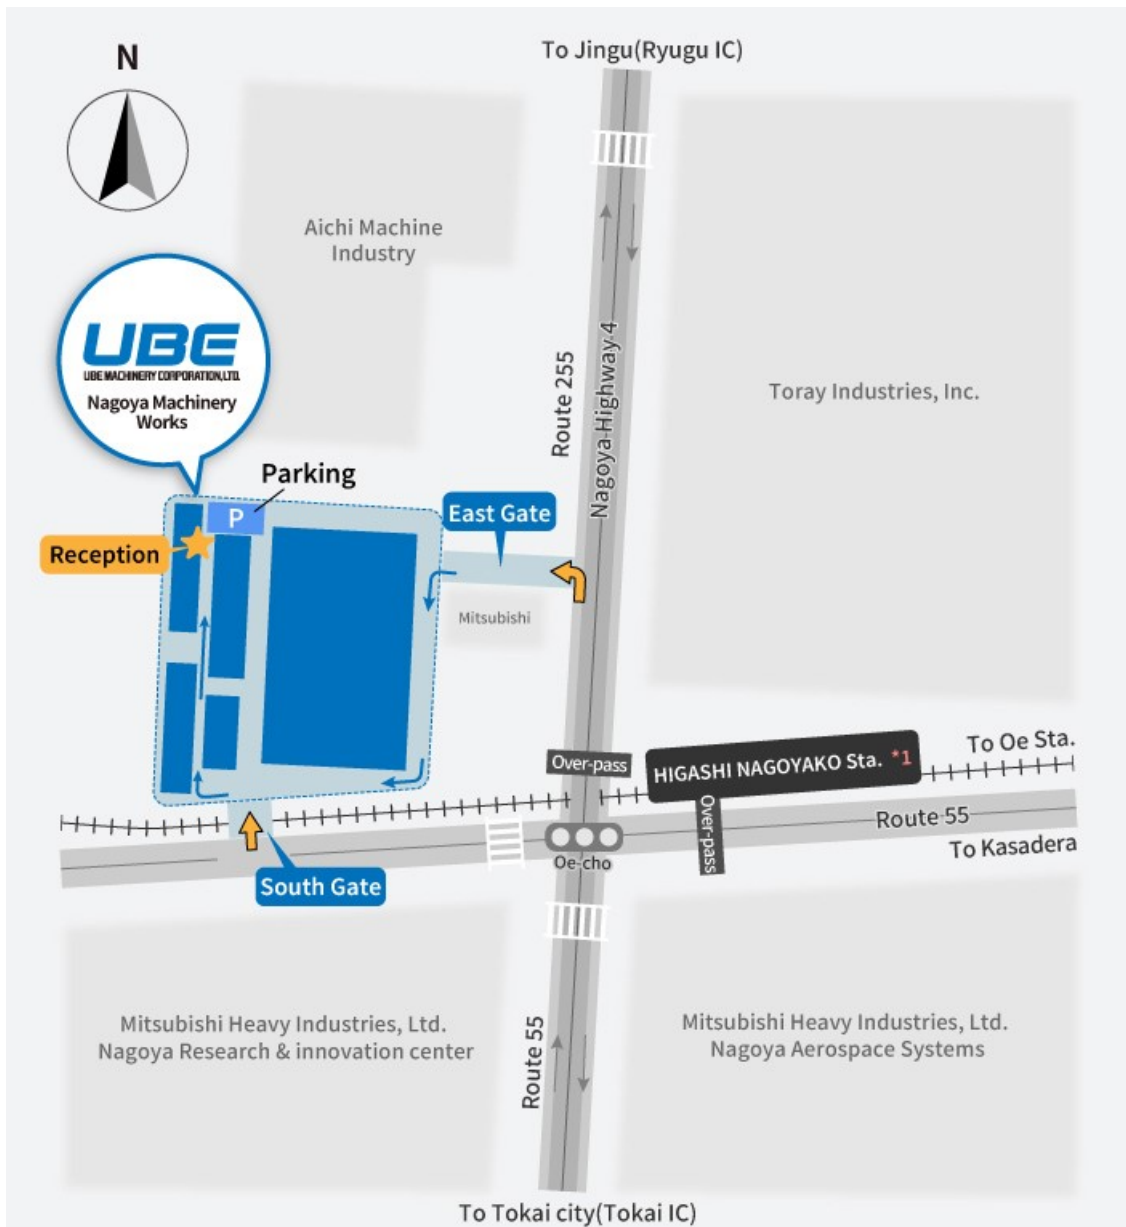

# Near of Nagoya machinery works [Detailed Map]

\*1 Oe Sta. ⇄ Higashi-NagoyaKO Sta. operates only morning and evening rush hours.

\*There is no guardhouse at gate. Please proceed to the reception in the North Wing of the office building.

6-4, Oye-cho, Minato-ku, Nagoya, Aichi, 455-0024, Japan

Tel: +81-(0)52-618-6080 Fax: +81-(0)52-618-6081